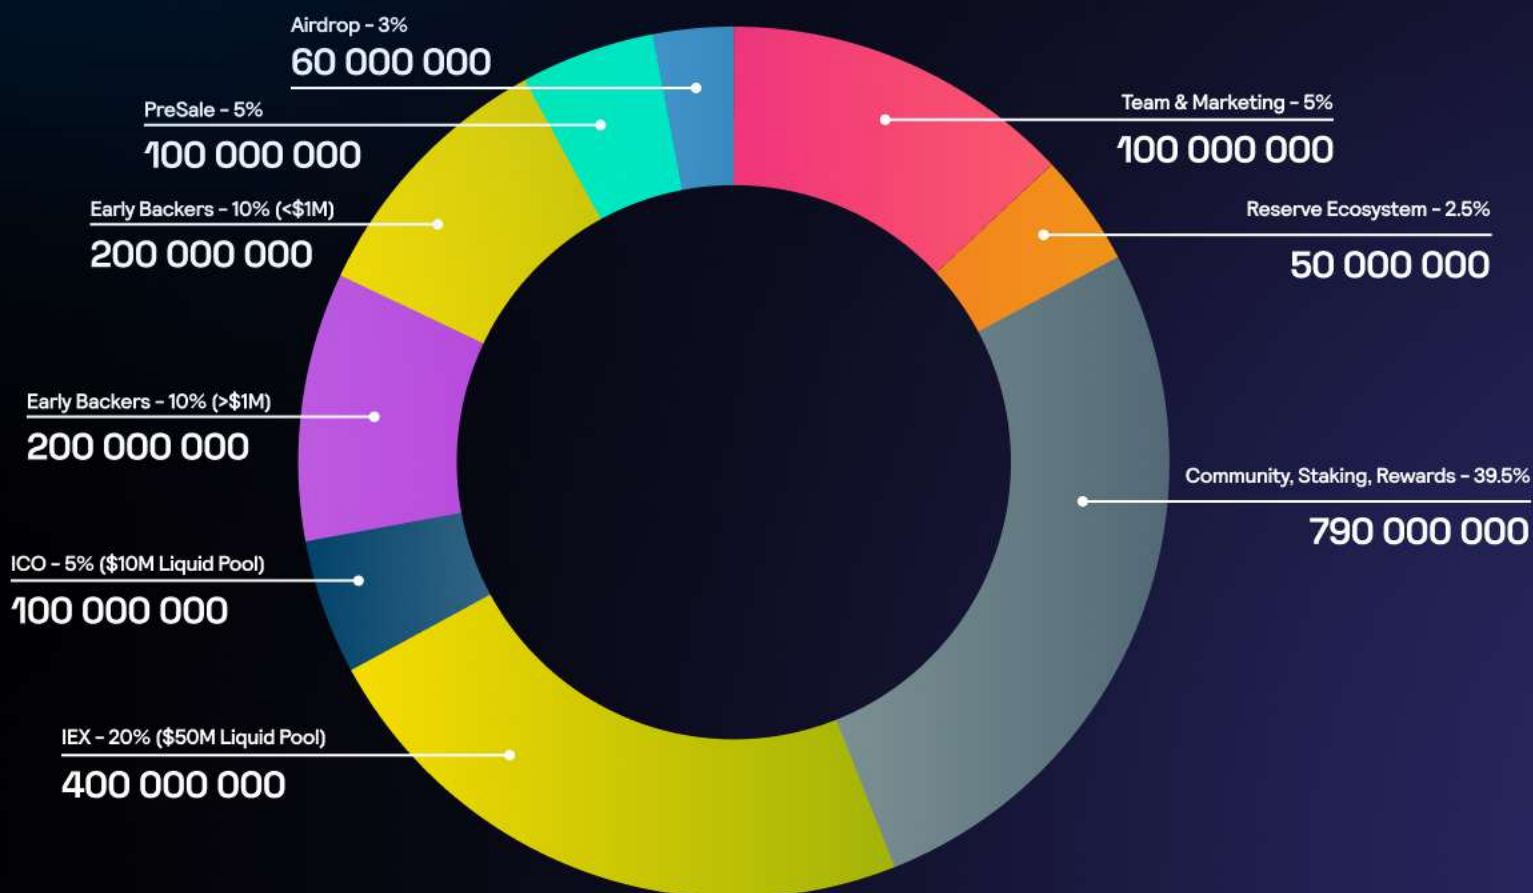

Tokenomics & Distribution

Token Name **GOGAME** Token Ticker **GGO** Token Type **BEP-20** Token Decimal **18** Explorer **[BscScan](#)**

Token Address
0xa85e17Fc9018627309920a33EeD01139759607A9

Class
Utility/Governance

Max Supply **2 000 000 000** Team Reserve **150 000 000** Circulating Supply **1 850 000 000**

Planned release over next 2 years from launch